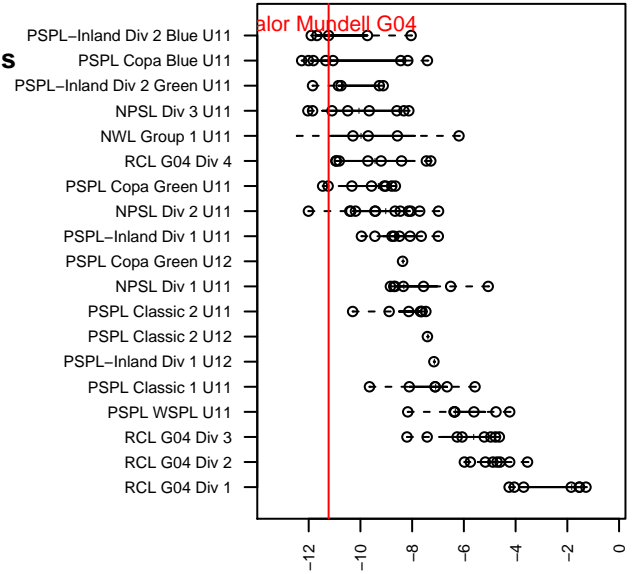

Valor Mundell G04

Valor FC
 Spokane, WA
 G04 total strength=0
 attack=0.11 defense=0.03
 fall league = PSPL–Inland Div 2 Blue U11
 notes= Mundell 2015

alt names used:
 IEYSA Valor G04 Mundell

Venues played:
 2015 PSPL–Inland Div 2 Blue U11

**attack and defense variance (black dot)
relative to other teams
and top 10 in region**

**attack and defense rating
relative to others at age
and all opponents in last 13 months**

Performance relative to 13 month average