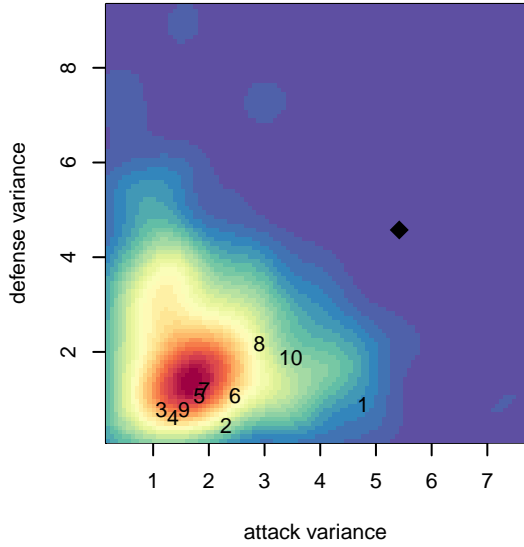

Valor Mundell G04

Valor FC
 Spokane, WA
 G04 total strength=0
 attack=0.11 defense=0.03
 fall league = PSPL–Inland Div 2 Blue U11
 notes= Mundell 2015

alt names used:
 IEYSA Valor G04 Mundell

Venues played:
 2015 PSPL–Inland Div 2 Blue U11

**attack and defense variance (black dot)
relative to other teams
and top 10 in region**

**attack and defense rating
relative to others at age
and all opponents in last 13 months**

Performance relative to 13 month average