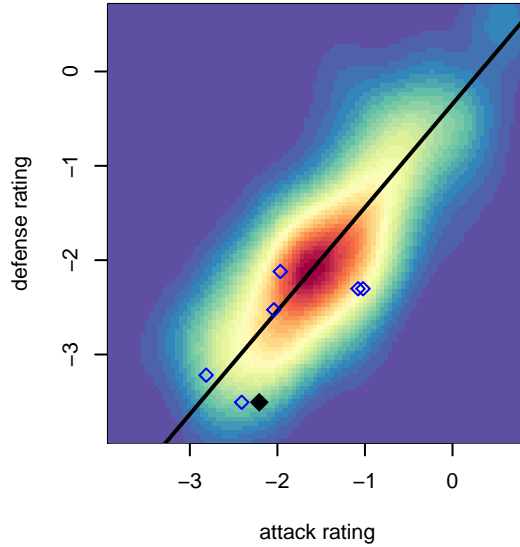

Valor Mundell G04

Valor FC
 Spokane, WA
 G04 total strength=0
 attack=0.11 defense=0.03
 fall league = PSPL–Inland Div 2 Blue U11
 notes= Mundell 2015

alt names used:
 IEYSA Valor G04 Mundell

Venues played:
 2015 PSPL–Inland Div 2 Blue U11

**attack and defense variance (black dot)
relative to other teams
and top 10 in region**

**attack and defense rating
relative to others at age
and all opponents in last 13 months**

Performance relative to 13 month average